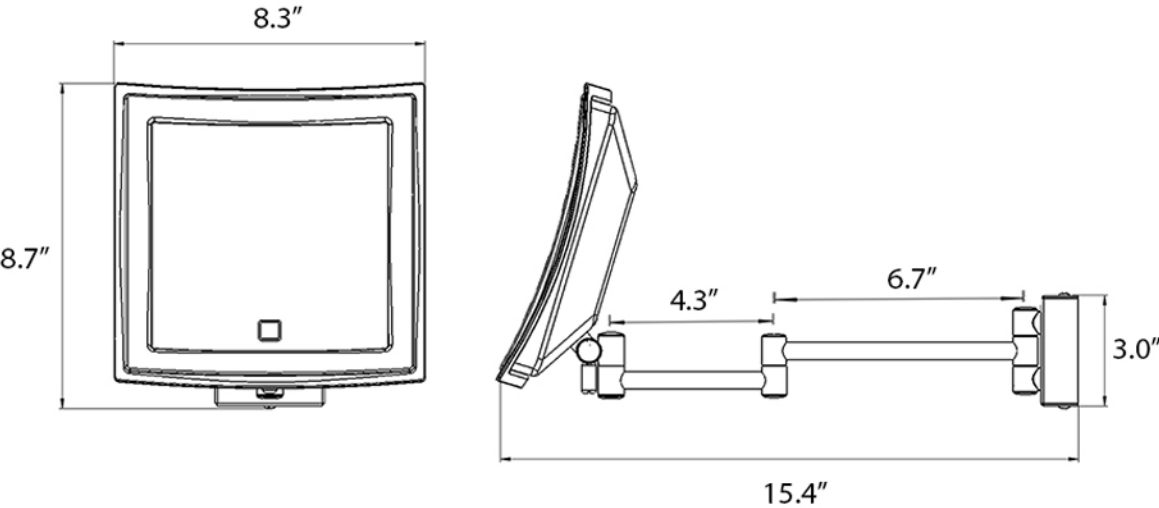

Features

- Magnification: 5X
- Finish: Polished Chrome
- Wattage: 11W
- Power: Battery Operated
- Color Rendering Index (CRI): 95
- Rated Life of LED Lights: 20,000 Hours
- Continuously Adjustable Light Range: Cool to Warm
- Brightness Range: Continuous from 610 Lux to 1245 Lux
- Auto-Off: After 10 Minutes
- Back Plate Dimensions: 3.0" W x 3.0" H

Beauty 400T

Finishes

 Polished Chrome

<p>Collection Beauty</p>	<p>Model Beauty 400T</p>	<p>Dimensions Metric <i>1 inch = 2.54 cm</i> <i>1 inch = 25.4 mm</i></p>	<p>  1051 Lea Drive - Collegeville, PA 19426 Tel. 215 513 9400 - Fax 610 831 0215 www.ws bathcollections.com - info@ws bathcollectins.com </p>
-------------------------------------	---------------------------------------	--	--

Product Specs Sheets

Collection
Beauty

Model |
Beauty 400T

Dimensions Metric
1 inch = 2.54 cm
1 inch = 25.4 mm

1051 Lea Drive - Collegeville, PA 19426
 Tel. 215 513 9400 - Fax 610 831 0215
www.ws bathcollections.com - info@ws bathcollectins.com